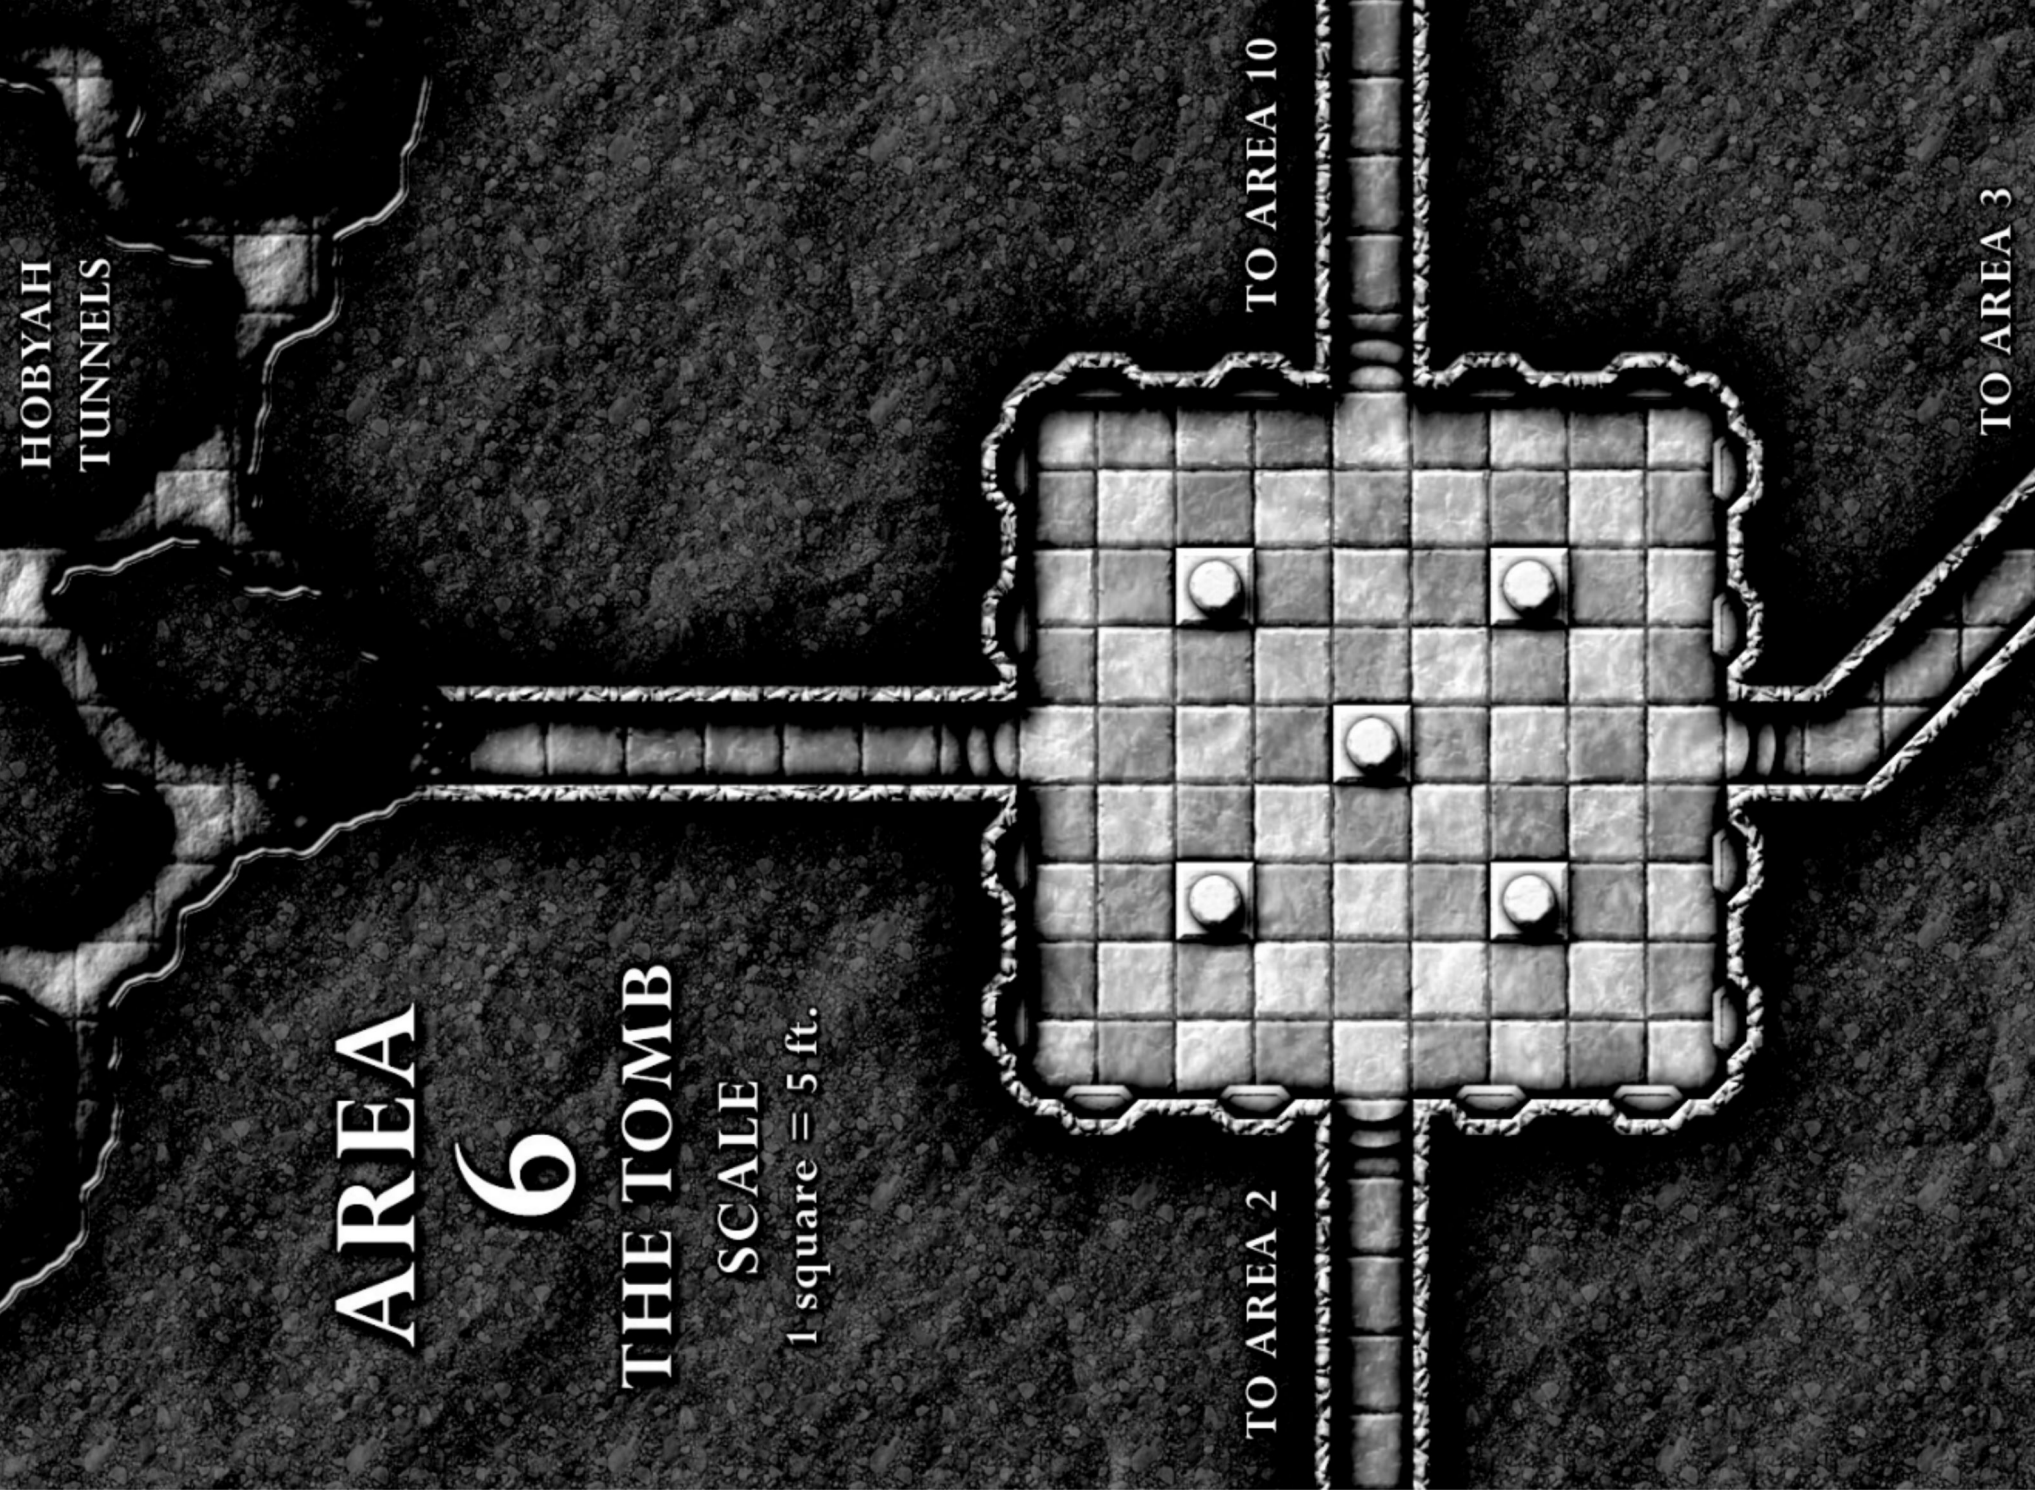

## THE TOMB

### SCALE

1 square = 5 ft.

HOBDAH  
TUNNELS

TO AREA 2

TO AREA 10

TO AREA 3

**SCALE**

1 square = 5 ft.